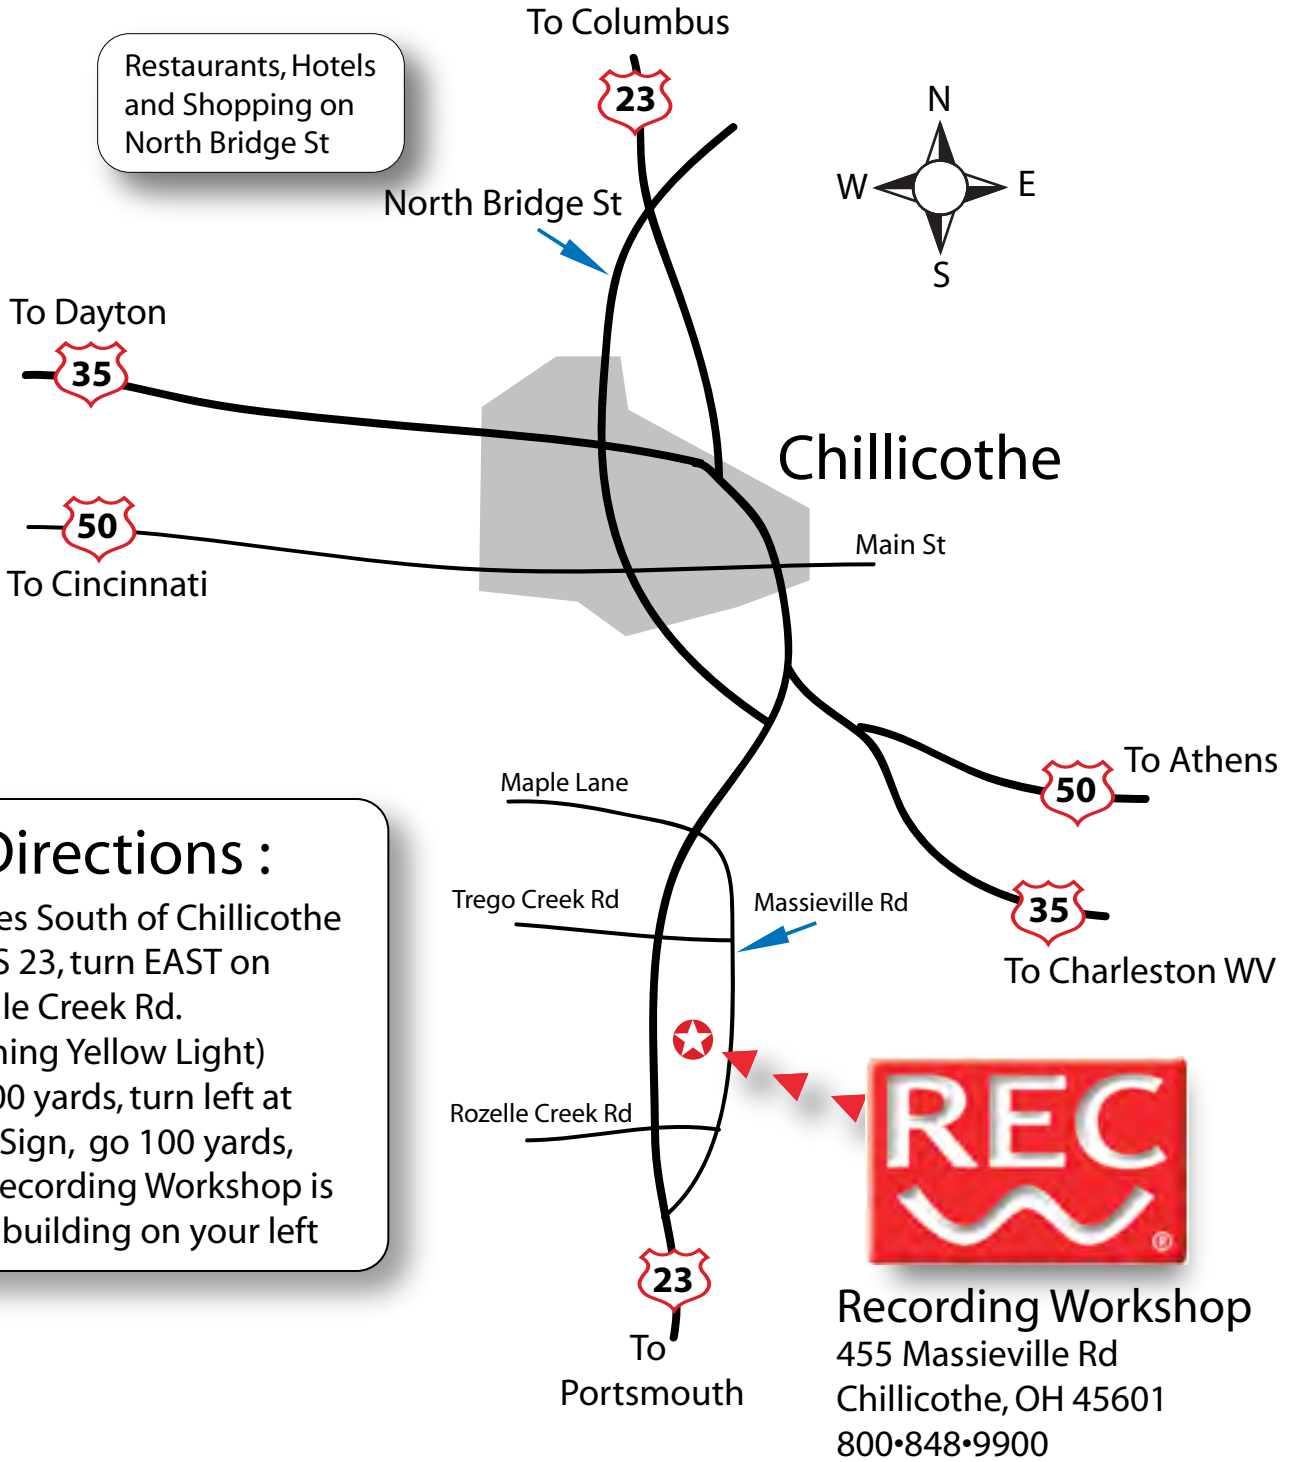

Restaurants, Hotels
and Shopping on
North Bridge St

Directions :
6 miles South of Chillicothe
on US 23, turn EAST on
Rozelle Creek Rd.
(Flashing Yellow Light)
go 100 yards, turn left at
Stop Sign, go 100 yards,
the Recording Workshop is
third building on your left